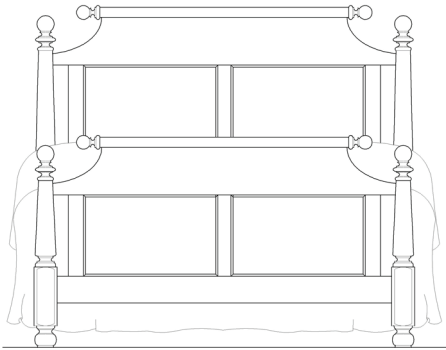

## 1200 Bedroom

**1231QB Cannonball Bed**  
66" W. x 89" L. x 59 3/4" H.  
**1231KB Cannonball Bed**  
80 1/2" W. x 89" L. x 59 3/4" H.  
**1231CK Cannonball Bed**  
80 1/2" W. x 93" L. x 59 3/4" H.  
Distance to Box Spring: 9"  
Head Post Ht. 59 3/4"  
Footboard Rail Ht. 37"

**1232QB Sleigh Bed**  
65" W. x 91" L. x 52" H.  
**1232KB Sleigh Bed**  
82 1/4" W. x 91" L. x 52" H.  
**1232CK Sleigh Bed**  
78 1/4" W. x 95" L. x 52" H.  
Distance to Box Spring: 7"  
Headboard Ht. 52"  
Footboard Ht. 26"

**1202 Landscape Mirror**  
46" x 2" x 35 1/2" H. Overall  
38 1/2" x 28" Beveled Plate

**1201 Media Dresser**  
64" x 19" x 41" H.  
Seven Drawers, Top Center  
Drawer Dropfront for AV  
Components, Jewelry Tray, Two  
Doors, Two Adjustable Shelves

**1212 Nightstand**  
28" x 18" x 29 1/2" H.  
Three Drawers, Pass  
Through Sliding Shelf,  
Recessed Power Outlet

**1208 Dressing Chest**  
40" x 19" x 59 1/4" H.  
Seven Drawers, One Door with  
Interior Mirror Attached,  
Adjustable Shelf