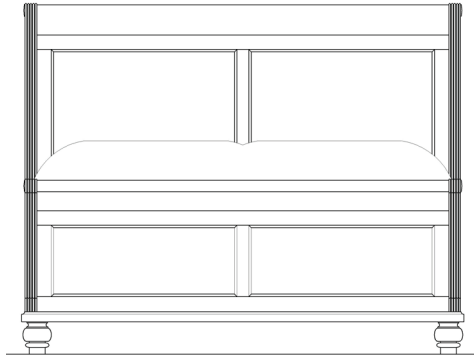

## 1200 Bedroom

**1231QB Cannonball Bed**  
66" W. x 89" L. x 59 3/4" H.  
**1231KB Cannonball Bed**  
80 1/2" W. x 89" L. x 59 3/4" H.  
**1231CK Cannonball Bed**  
80 1/2" W. x 93" L. x 59 3/4" H.  
Distance to Box Spring: 9"  
Head Post Ht. 59 3/4"  
Footboard Rail Ht. 37"

**1232QB Sleigh Bed**  
65" W. x 91" L. x 52" H.  
**1232KB Sleigh Bed**  
82 1/4" W. x 91" L. x 52" H.  
**1232CK Sleigh Bed**  
78 1/4" W. x 95" L. x 52" H.  
Distance to Box Spring: 7"  
Headboard Ht. 52"  
Footboard Ht. 26"

**1202 Landscape Mirror**  
46" x 2" x 35 1/2" H. Overall  
38 1/2" x 28" Beveled Plate

**1201 Media Dresser**  
64" x 19" x 41" H.  
Seven Drawers, Top Center  
Drawer Dropfront for AV  
Components, Jewelry Tray, Two  
Doors, Two Adjustable Shelves

**1212 Nightstand**  
28" x 18" x 29 1/2" H.  
Three Drawers, Pass  
Through Sliding Shelf,  
Recessed Power Outlet

**1208 Dressing Chest**  
40" x 19" x 59 1/4" H.  
Seven Drawers, One Door with  
Interior Mirror Attached,  
Adjustable Shelf