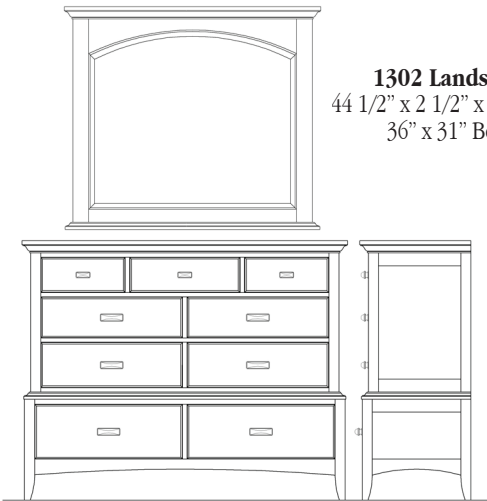

Modern Shaker

1300 Bedroom

1331QB Panel Bed
67" W. x 86 1/2" L. x 58" H.

1331KB Panel Bed
83 3/4" W. x 86 1/2" L. x 58" H.

1331CK Panel Bed
79 3/4" W. x 90 1/2" L. x 58" H.
Distance to Box Spring: 9 1/2"
Headboard Ht. 58"
Footboard Ht. 23"

1332QB Slat Sleigh Bed
63 3/4" W. x 93 1/2" L. x 50" H.

1332KB Slat Sleigh Bed
80 1/4" W. x 93 1/2" L. x 50" H.

1332CK Slat Sleigh Bed
76 1/4" W. x 97 1/2" L. x 50" H.
Distance to Box Spring: 7 1/2"
Headboard Ht. 50"
Footboard Ht. 18"

1312 Nightstand
28" x 18" x 30" H.
Two Drawers, Fixed Shelf
Recessed Power Outlet

1302 Landscape Mirror
44 1/2" x 2 1/2" x 38 1/2" H. Overall
36" x 31" Beveled Plate

1301 Media Dresser
56 3/8" x 19" x 45" H.
Nine Drawers, Top Center
Drawer Dropfront for AV
Components, Jewelry Tray

1309 City Chest
26" x 18" x 62" H.
Six Drawers (Three Felt Lined),
One Fixed Shelf, One Adjustable Shelf

1308 Chest-on-Chest
40" x 18" x 60" H.
Eight Drawers

Key Attributes:

- Solid Wood - Responsibly harvested solid Appalachian Cherry and other American hardwoods
- Traditional solid wood floating construction for a lifetime of quality
- English dovetailed solid plantation rubberwood drawer boxes
- Premium European whisper close drawer guides
- Environmentally sensitive low VOC and HAP "Oiled Cherry" finish
- Low formaldehyde E-1 grade MDF core in veneered inset panels
- Custom pillowed bar pulls in Antique Pewter Finish