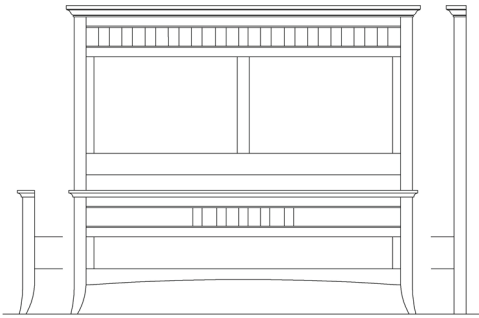

Modern Shaker

1300 Bedroom

1331QB Panel Bed
67" W. x 86 1/2" L. x 58" H.

1331KB Panel Bed
83 3/4" W. x 86 1/2" L. x 58" H.

1331CK Panel Bed
79 3/4" W. x 90 1/2" L. x 58" H.
Distance to Box Spring: 9 1/2"
Headboard Ht. 58"
Footboard Ht. 23"

1332QB Slat Sleigh Bed
63 3/4" W. x 93 1/2" L. x 50" H.

1332KB Slat Sleigh Bed
80 1/4" W. x 93 1/2" L. x 50" H.

1332CK Slat Sleigh Bed
76 1/4" W. x 97 1/2" L. x 50" H.
Distance to Box Spring: 7 1/2"
Headboard Ht. 50"
Footboard Ht. 18"

1312 Nightstand
28" x 18" x 30" H.
Two Drawers, Fixed Shelf
Recessed Power Outlet

1302 Landscape Mirror
44 1/2" x 2 1/2" x 38 1/2" H. Overall
36" x 31" Beveled Plate

1301 Media Dresser
56 3/8" x 19" x 45" H.
Nine Drawers, Top Center
Drawer Dropfront for AV
Components, Jewelry Tray

1309 City Chest
26" x 18" x 62" H.
Six Drawers (Three Felt Lined),
One Fixed Shelf, One Adjustable Shelf

1308 Chest-on-Chest
40" x 18" x 60" H.
Eight Drawers

Key Attributes:

- Solid Wood - Responsibly harvested solid Appalachian Cherry and other American hardwoods
- Traditional solid wood floating construction for a lifetime of quality
- English dovetailed solid plantation rubberwood drawer boxes
- Premium European whisper close drawer guides
- Environmentally sensitive low VOC and HAP "Oiled Cherry" finish
- Low formaldehyde E-1 grade MDF core in veneered inset panels
- Custom pillowed bar pulls in Antique Pewter Finish