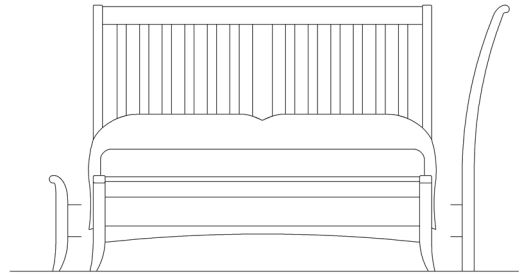

Modern Shaker

1300 Bedroom

1331QB Panel Bed
67" W. x 86 1/2" L. x 58" H.

1331KB Panel Bed
83 3/4" W. x 86 1/2" L. x 58" H.

1331CK Panel Bed
79 3/4" W. x 90 1/2" L. x 58" H.
Distance to Box Spring: 9 1/2"
Headboard Ht. 58"
Footboard Ht. 23"

1332QB Slat Sleigh Bed
63 3/4" W. x 93 1/2" L. x 50" H.

1332KB Slat Sleigh Bed
80 1/4" W. x 93 1/2" L. x 50" H.

1332CK Slat Sleigh Bed
76 1/4" W. x 97 1/2" L. x 50" H.
Distance to Box Spring: 7 1/2"
Headboard Ht. 50"
Footboard Ht. 18"

1312 Nightstand
28" x 18" x 30" H.
Two Drawers, Fixed Shelf
Recessed Power Outlet

1302 Landscape Mirror
44 1/2" x 2 1/2" x 38 1/2" H. Overall
36" x 31" Beveled Plate

1301 Media Dresser
56 3/8" x 19" x 45" H.
Nine Drawers, Top Center
Drawer Dropfront for AV
Components, Jewelry Tray