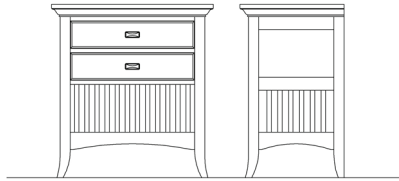

Modern Shaker

1300 Bedroom

1331QB Panel Bed
67" W. x 86 1/2" L. x 58" H.

1331KB Panel Bed
83 3/4" W. x 86 1/2" L. x 58" H.

1331CK Panel Bed
79 3/4" W. x 90 1/2" L. x 58" H.
Distance to Box Spring: 9 1/2"
Headboard Ht. 58"
Footboard Ht. 23"

1332QB Slat Sleigh Bed
63 3/4" W. x 93 1/2" L. x 50" H.

1332KB Slat Sleigh Bed
80 1/4" W. x 93 1/2" L. x 50" H.

1332CK Slat Sleigh Bed
76 1/4" W. x 97 1/2" L. x 50" H.
Distance to Box Spring: 7 1/2"
Headboard Ht. 50"
Footboard Ht. 18"

1312 Nightstand
28" x 18" x 30" H.
Two Drawers, Fixed Shelf
Recessed Power Outlet

1302 Landscape Mirror
44 1/2" x 2 1/2" x 38 1/2" H. Overall
36" x 31" Beveled Plate

1301 Media Dresser
56 3/8" x 19" x 45" H.
Nine Drawers, Top Center
Drawer Dropfront for AV
Components, Jewelry Tray

1309 City Chest
26" x 18" x 62" H.
Six Drawers (Three Felt Lined),
One Fixed Shelf, One Adjustable Shelf

1308 Chest-on-Chest
40" x 18" x 60" H.
Eight Drawers

Key Attributes:

- Solid Wood - Responsibly harvested solid Appalachian Cherry and other American hardwoods
- Traditional solid wood floating construction for a lifetime of quality
- English dovetailed solid plantation rubberwood drawer boxes
- Premium European whisper close drawer guides
- Environmentally sensitive low VOC and HAP "Oiled Cherry" finish
- Low formaldehyde E-1 grade MDF core in veneered inset panels
- Custom pillowed bar pulls in Antique Pewter Finish