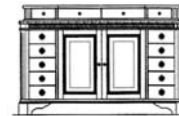

2154 Stone Top Buffet
61 3/4" x 19 1/2" x 35"H
Six Drawers,
One Silverware Tray Drawer,
One Adjustable Shelf,
Dark Emperador Marble Top
with