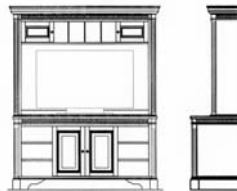

2127 Media Console
with
2128 Media Hutch
65 1/2" x 14" x 48"H
Two Sliding Doors, Moveable
Partitions for Center Channel Speakers
Interior Television Dimensions:
58 5/8" x 30 13/16"H

Construction Features: