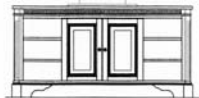

2127 Media Console
62 1/2" x 21" x 31 1/8"H
Two Sliding Drawers, Six Adjustable
Shelves, Cable and Satellite
Ready Power Strip
Center Interior Dimensions:
26 3/16" x 18 5/16" x 22 7/8"H