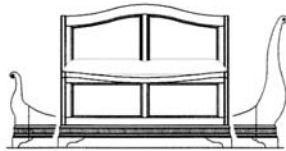

2131 Sleigh Bed
Headboard - 56"H
Footboard - 29 3/4"H
QB: 67 1/2"W KB: 83 1/2"W CK: 79 1/2"W