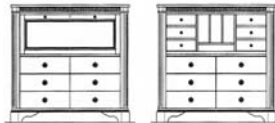

2157A Arm Chair
24 3/4" x 22 7/8" x 40"H

2157 Side Chair
22 1/4" x 22 7/8" x 40"H

2102 Landscape Mirror

2110 Entertainment Armoire
51" x 23 x 78"H
Two Exterior Cedar Lined Drawers,
One Fixed Shelf, Two Adjustable
Shelves, Removable Hanging
Clothes Bar, Guillotine
Television Back Panel
Interior Dimensions:
44" x 21" x 39 1/4"H

2114 Bachelor's Chest
36" x 18" x 33 1/4"H
Three drawers
Dark Emperador
Marble Top

2122 Drop Front Chest
49" x 30" x 30"H
Six Exterior Drawers, Six Interior
Drawers. Leather Writing Surface,
Power Strip with Ethernet
Connectivity, Locking Drop Lid