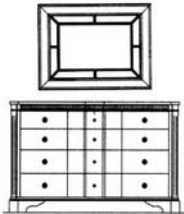

2151 Round Pedestal Table
(54" Diameter x 30"H)
2157A Arm Chair
(24⁵/₈" x 22⁷/₈" x 40"H)

2154 Stone Top Buffet
(61³/₄" x 19¹/₂" x 35"H)

2150 Double Pedestal Table
(72" x 45" x 30"H)
2157A Arm Chair
(24⁵/₈" x 22⁷/₈" x 40"H)
2157 Side Chair
(22¹/₄" x 22⁷/₈" x 40"H)

VISUAL INDEX

Regent's Park by CRESENT®

2130 Poster Bed
Headboard - 62"H
Headboard Posts - 88"H
Footboard Posts - 36 1/2"H
QB: 68"W KB: 84"W CK: 84"W

2131 Sleigh Bed
Headboard - 56"H
Footboard - 29 3/4"H
QB: 67 1/2"W KB: 83 1/2"W CK: 79 1/2"W

2150 Double Pedestal Table
72" x 45" x 30"H
Two 18" Leaves, Extends to 108"
Burnished Brass Caps on Feet

2151 Round Pedestal Table
54" Diameter x 30"H
One 18" leaf, Extends to 72"

2101 Dresser
64" x 20" x 40"H
Twelve Drawers

2108 Chest
40" x 21" x 60"H
Six Drawers

2116 Lingerie Chest
28" x 18" x 60 1/2"H
Seven Drawers,
Hidden Storage in
Left End with Mirror

2113 Nightstand
30" x 18 x 30"H
Three Drawers, Bottom
Drawer is Cedar Lined,
Power Outlets on
Back Panel