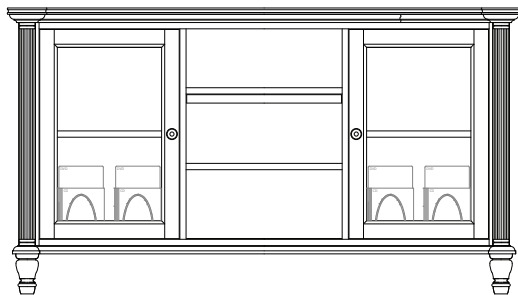

# CRESENT CLASSICS MEDIA CONSOLES

2 SIZES AVAILABLE IN ALL 4 FINISHES

SMALL CONSOLE SHOWN RIGHT

1121 - 45 x 21 x 30	1221 45 x 20 x 30
1321 - 45 x 20 x 30	1421 45 x 20 x 30

RESPONSIBLY HARVESTED SOLID APPALACHIAN CHERRY, MAPLE & OTHER HARDWOODS WITH VENEERED END & DOOR PANELS

SHIPS WITH INTERCHANGEABLE WOOD & GLASS INSERTS FOR DOORS

PREMIUM FLIPWORKS® MEDIA TRAY HOLDS 54 CDS, 42 DVD'S OR 50 BLU-RAY

TWO ADJUSTABLE COMPONENT SHELVES BEHIND RIGHT DOOR

WIRE MANAGEMENT & AIRFLOW VENTING