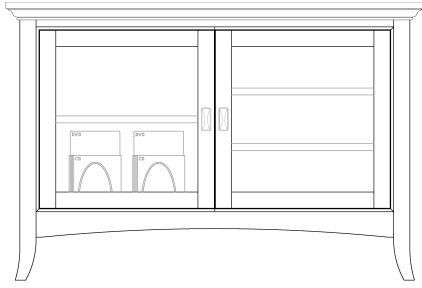

CRESENT CLASSICS MEDIA CONSOLES

2 SIZES AVAILABLE IN ALL 4 FINISHES

SMALL CONSOLE SHOWN RIGHT

1121 - 45 x 21 x 30	1221 45 x 20 x 30
1321 - 45 x 20 x 30	1421 45 x 20 x 30

RESPONSIBLY HARVESTED SOLID APPALACHIAN CHERRY, MAPLE & OTHER HARDWOODS WITH VENEERED END & DOOR PANELS

SHIPS WITH INTERCHANGEABLE WOOD & GLASS INSERTS FOR DOORS

PREMIUM FLIPWORKS® MEDIA TRAY HOLDS 54 CDS, 42 DVD'S OR 50 BLU-RAY

TWO ADJUSTABLE COMPONENT SHELVES BEHIND RIGHT DOOR

WIRE MANAGEMENT & AIRFLOW VENTING