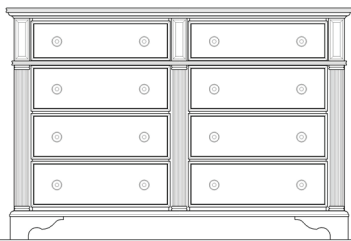

1101 Media Dresser

60" x 19" x 40" H.

Eight Drawers, Top Right Drawer

Dropfront for AV Components,

Jewelry Tray, Bottom Drawers Cedar Lined