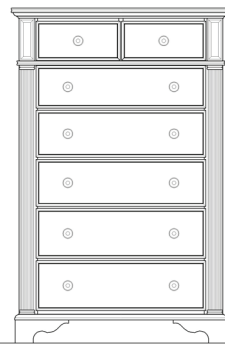

### 1131KB Panel Bed

80 1/2" W. x 88 1/2" L. x 58" H.

### 1130KB Poster Bed

80 1/2" W. x 88 1/2" L. x 84" H.

### 1102 Landscape Mirror

41 3/8" x 35 3/8" H. Overall

34" x 28" Beveled Plate

### 1101 Media Dresser

60" x 19" x 40" H.

Eight Drawers, Top Right Drawer

Dropfront for AV Components,

Jewelry Tray, Bottom Drawers Cedar Lined